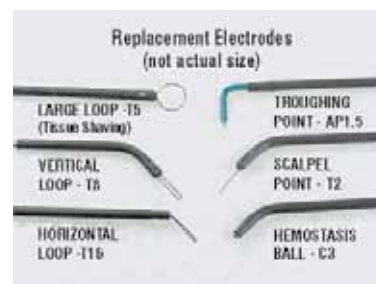

Supplied with 6 autoclavable electrode tips, foot controller, all accessories, and comprehensive operator's manual.

TIPS \$119.00 each 3 + \$109.00 ea