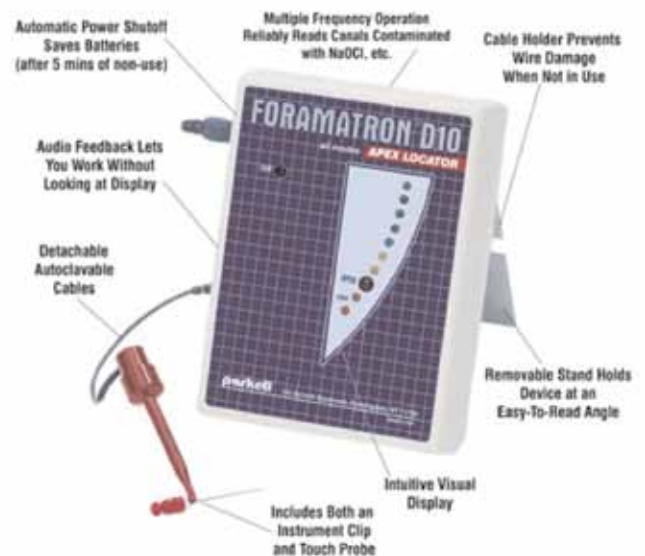

Parkell

DIGITEST SELF CONTAINED DIGITAL PULP TESTER

Item D626D
\$495.00

Specifically designed for patient comfort
Standard 9-volt batteries
Extremely economical
Simply place the Digitest's autoclavable tip on the suspect tooth and press the "test" button. A gentle, pulsed stimulus begins to increase at a rate you've pre-selected (slow - medium - fast). Because there are no sudden jumps in power (as when you twist a knob), the patient feels the stimulus long before it crosses the "pain" threshold. Large LEDs indicate the strength of the stimulus.

FORAMATRON D-10 APEX LOCATOR

LOCATE THE APEX IN SECONDS THROUGH
ALL FLUID TYPES

\$895.00

Turbo SENSOR Ultrasonic Scaler \$1,399.00

The TurboSENSOR's smart-circuitry senses whether you've inserted a 25KHz or 30KHz tip and automatically switches the operating frequency to match. It's done instantly, without your having to remember to flip a switch.

Higher "highs." Lower "lows." And greater power control in between. It gives you a higher maximum power setting for patients with extreme calculus. Yet for subgingival use, the tip begins vibrating at far lower power than any previous Parkell scaler. An orange LED tells you when you're operating in this low-power "perio" range. Turbo mode .. but without the Turbo button. To jump from low-power debridement to pedal-to-the-metal calculus-blasting, you simply increase foot-pressure, and the machine jumps into Turbo mode. Autoclavable, of course. Just unscrew the patented handpiece sheath and pop it into the autoclave. The TurboSENSOR comes with an extra sheath, so you can keep on scaling while one sheath is in the oven..

TurboSENSOR Includes two autoclavable handpiece sheaths, in-line water filter with spare filter disk, water connection with quick-connect. Accepts any 25KHz or 30KHz insert (Not included). Size: 1-3/4"H x 5-1/2"W x 7"D, Weight: 3 lbs.